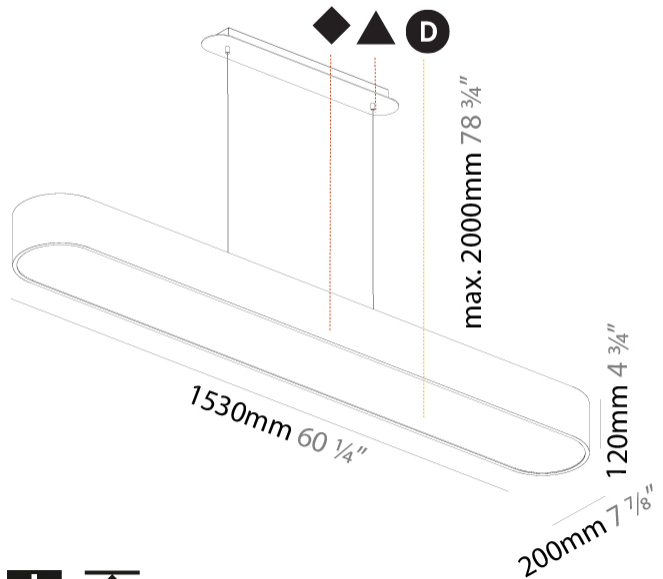

GENERAL

Series: Smoothy
Subseries: Smoothline
Brand: Prolicht
Division: Architectural
Mounting Type: Suspension
Mounting Location: Ceiling
Subcategory: Profile

PHYSICAL

Shape: Oblong
Length (mm): 1530
Length (in): 60 1/4
Width (mm): 200
Width (in): 7 7/8
Height (mm): 120
Height (in): 4 3/4
Max. Overall Height (mm): 2120
Max. Overall Height (in): 82 1/2
Light Distribution: Direct
Weight (kg): 10.765
Weight (lbs): 23.73
Diffuser: PMMA - Opal or Micro-Prism
Fixture Finish: SSR / BKV / CWI / CRY / HAB / UFT / ITA / RUA / FTG / MYG / LOD / PUS / FRO / FUP / KIA / POP / BLS / SPG / MEY / GOH / GUM / CHC / COM / ABZ / JAG / OBR / MOS / ROR
Fixture Material: Extruded Aluminum / Steel
Cable Details: 2000mm / 78 3/4"

ELECTRICAL

Lamp Type: LED (Zhaga Standard)
Input Wattage (W): 52.5
Total Output Wattage (W): 45
Dimming: Tri-Mode (Non-Dimming and Phase Dimming (120Vac only) and 0-10V Dimming)
Driver Included: Yes
Driver Location: Integrated
Driver Type: Constant Current - Universal
Driver Class: Class 2
Input Voltage (V): 120 - 277
Constant Current (MA): 500

LED

Number of LEDs: 15
Color Temperature (°K): 3000 / 3500 / 4000
Max. Delivered Lumen (lm): 3650 / 3930 / 4010
CRI: >80 CRI
Lamp Life (hrs): 50000

OPTICAL

RATINGS AND CERTIFICATIONS

Certified By: Certified for North American Standards
IP rating: IP20